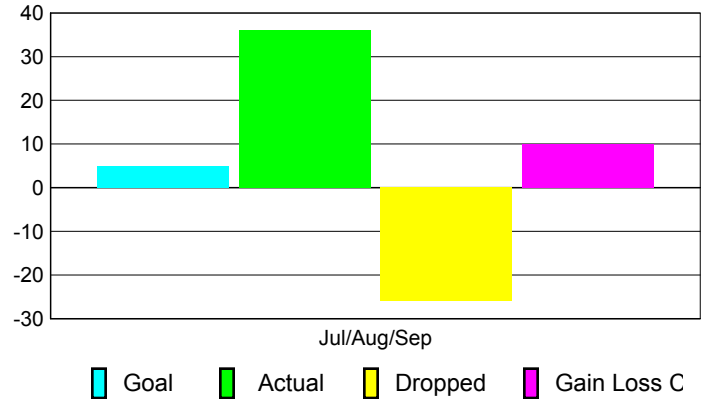

Membership Results 2010-2011

Goal, New, Dropped, Gain/Loss